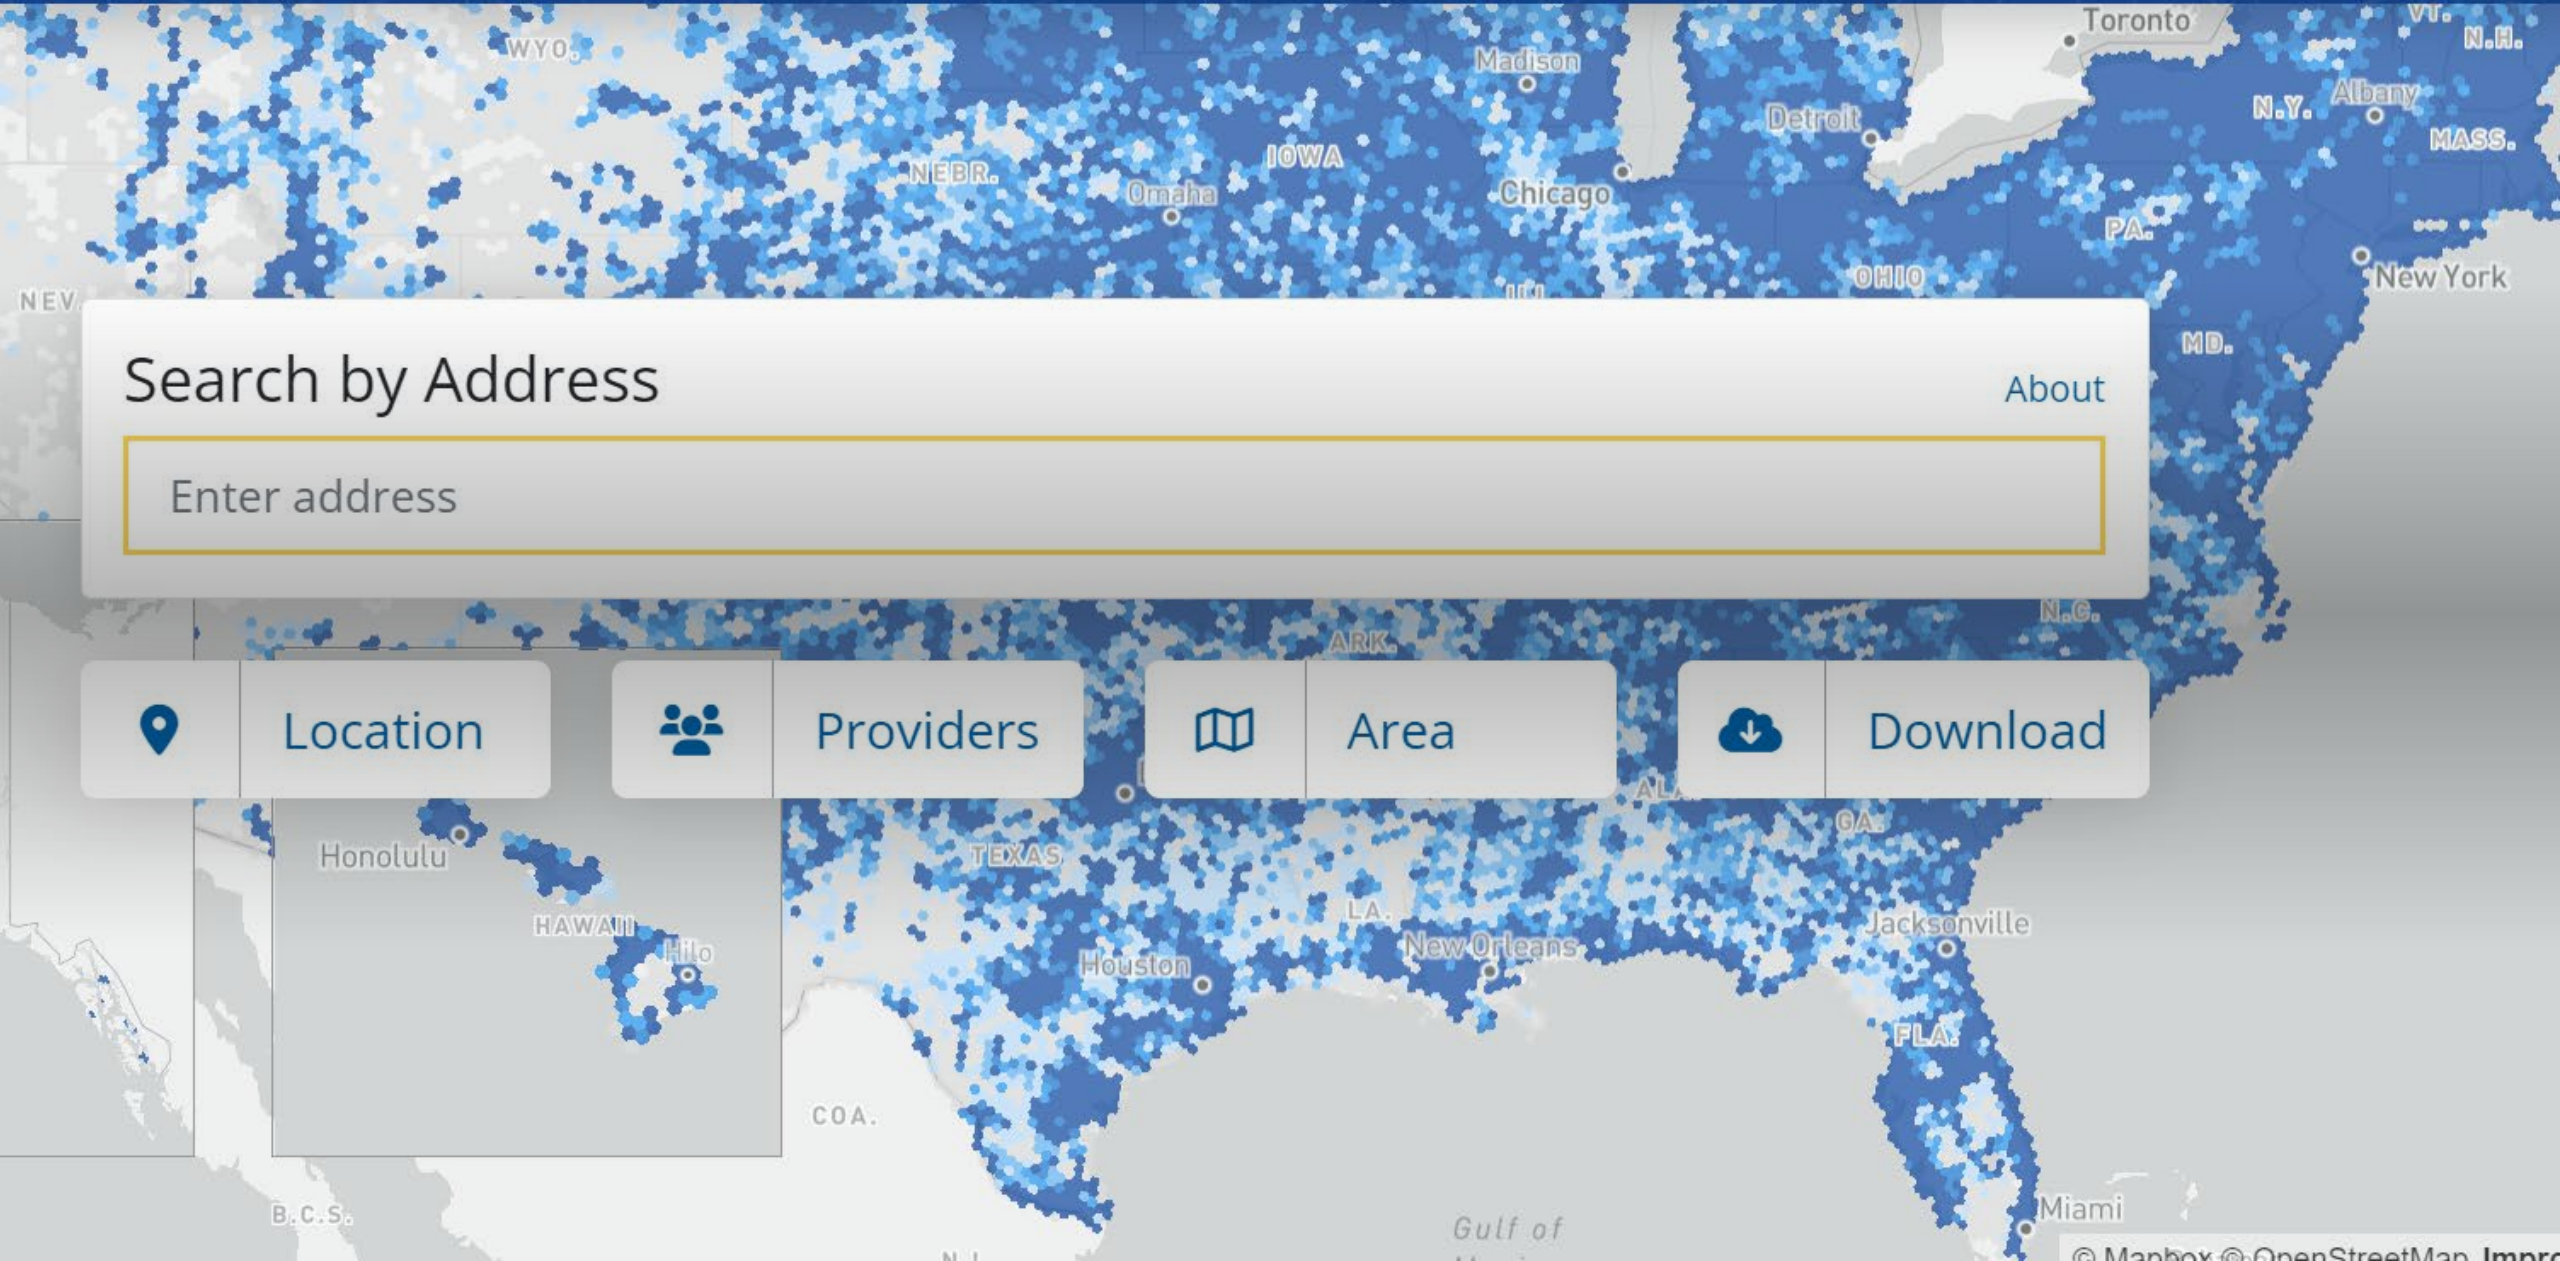

FCC National Broadband Map

Search by Address

[About](#)

Enter address

Location

Providers

Area

Download

Honolulu

HAWAII

Hilo

TEXAS

Houston

LA.

New Orleans

GA.

Jacksonville

FLA.

Miami

B. C. S.

Gulf of Mexico

Nanaimo

Surrey

Bellingham

Victoria

WASHINGTON

Seattle

Spokane

Aberdeen

Olympia

Yakima

Lewiston