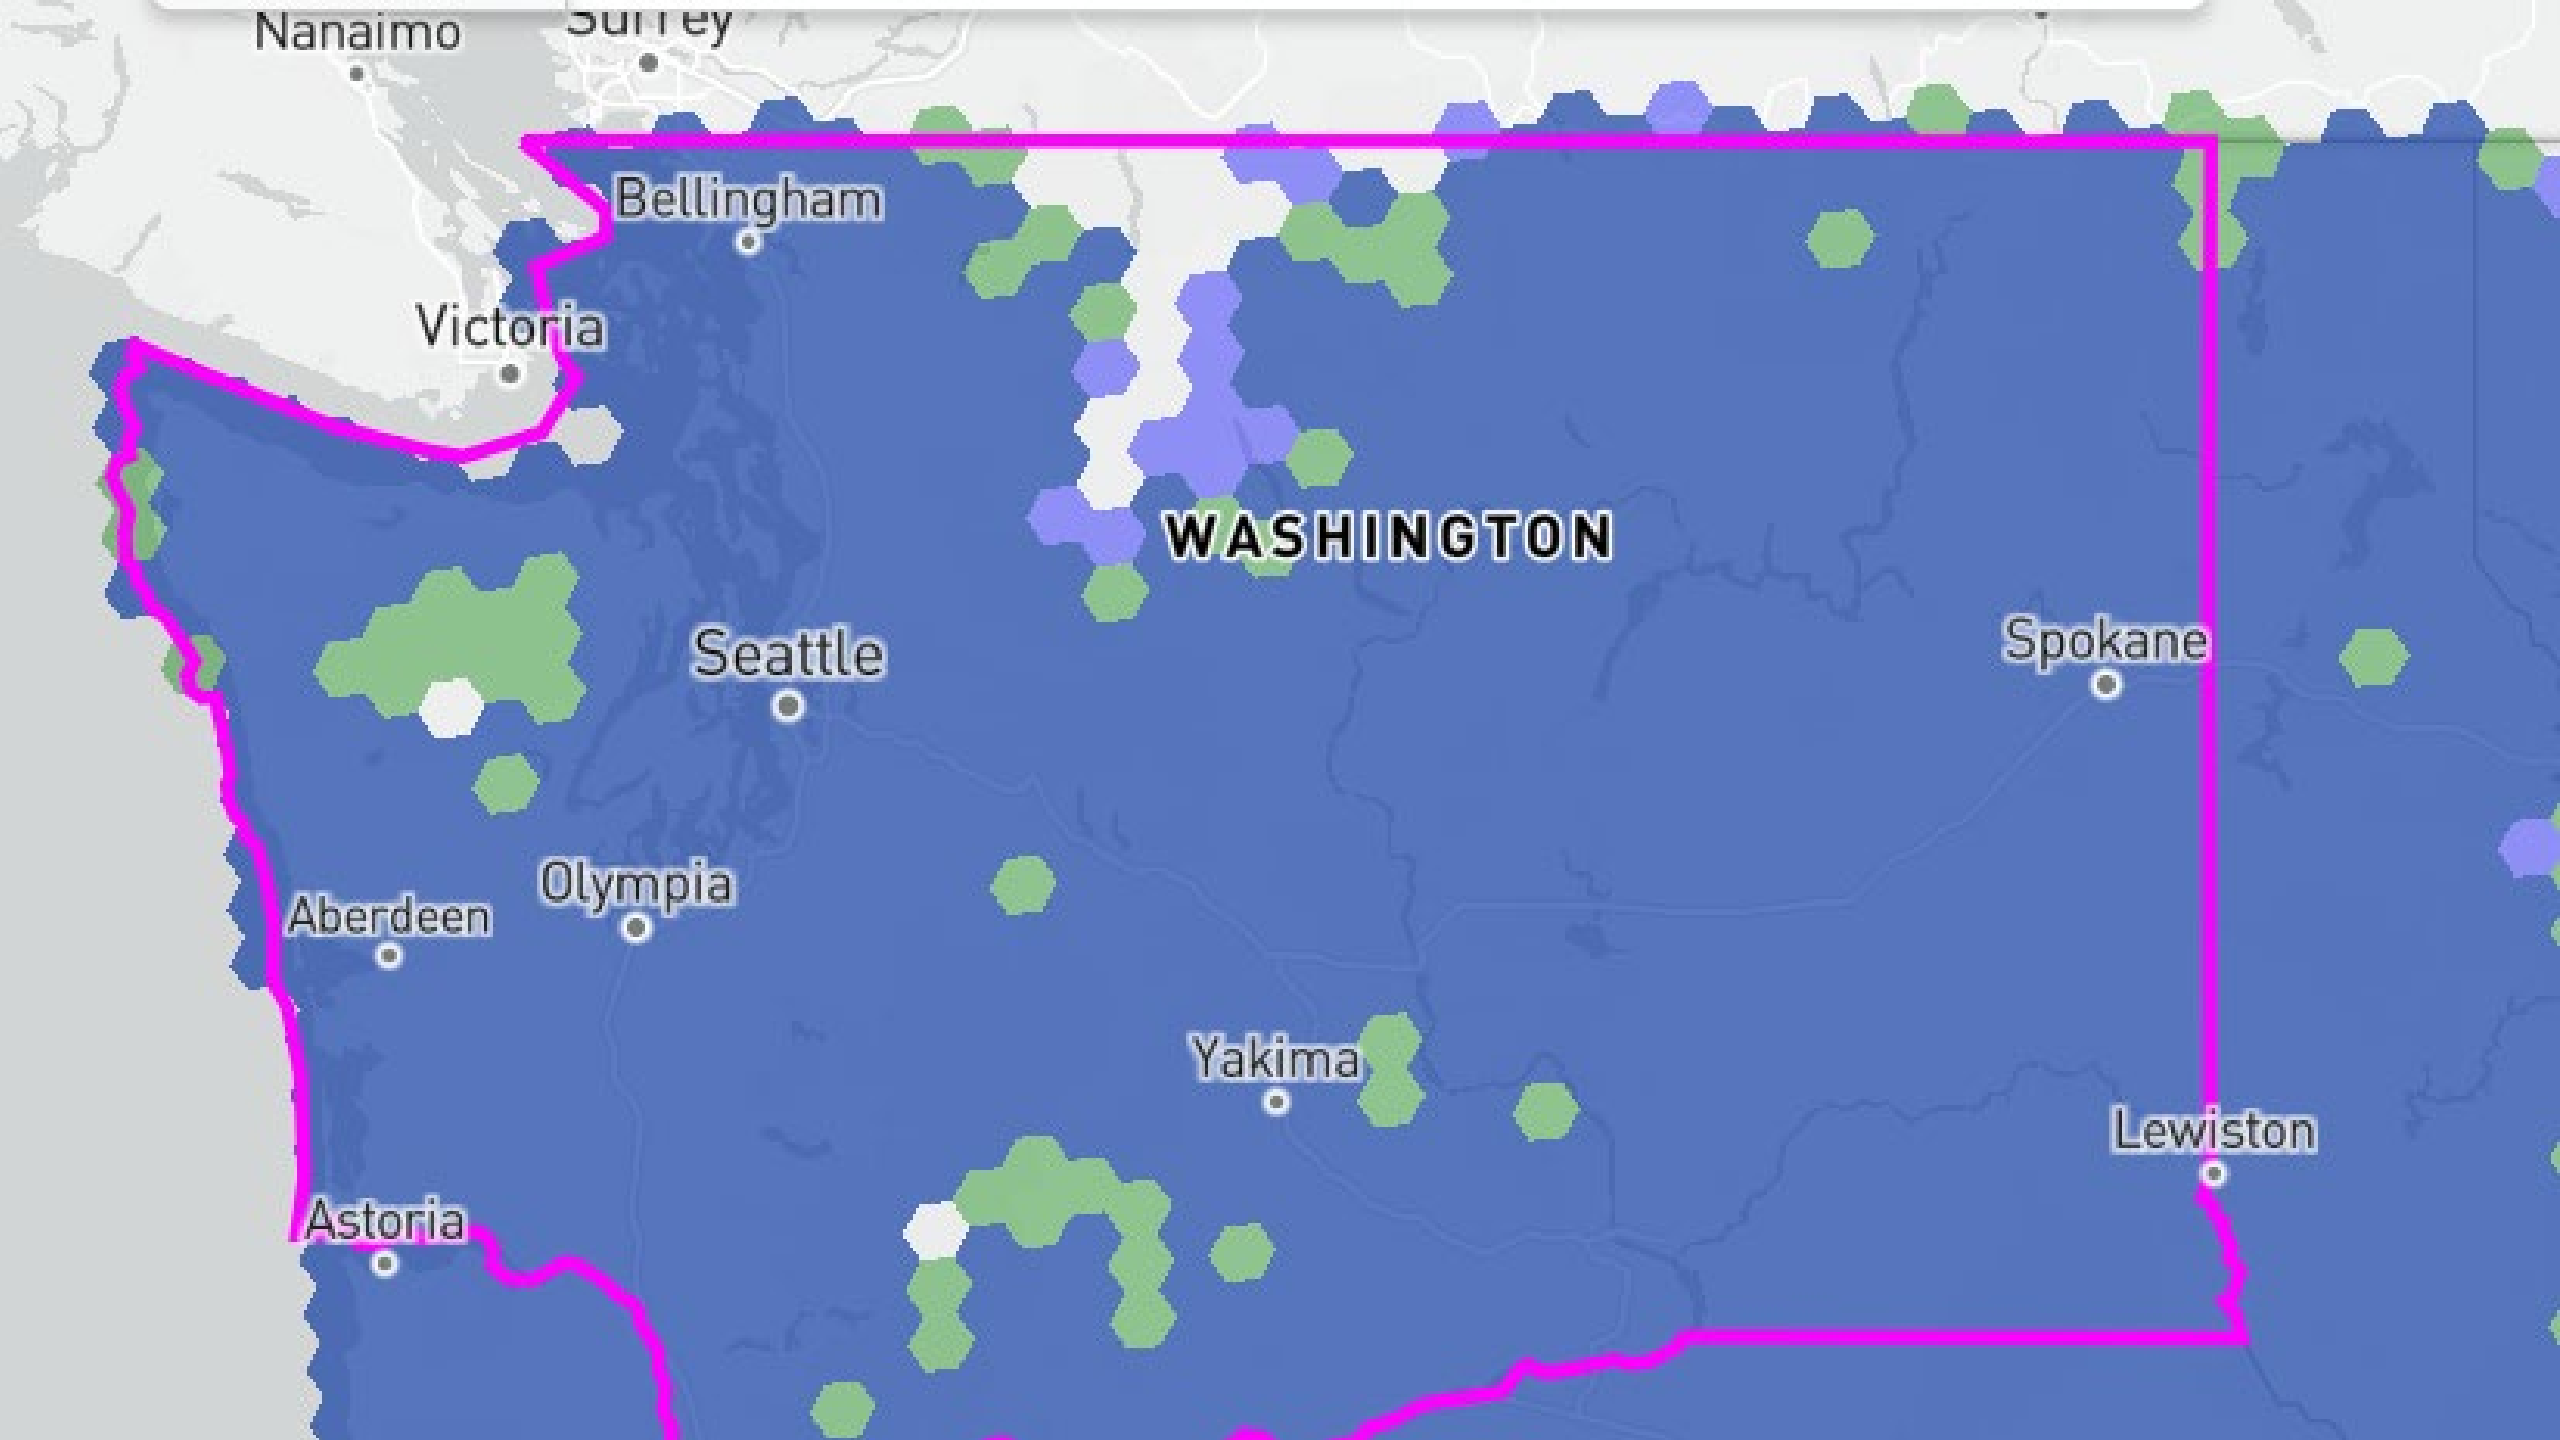

FCC National Broadband Map

Search by Address

[About](#)

Enter address

Location

Providers

Area

Download

Honolulu

HAWAII

Hilo

TEXAS

Houston

LA.

New Orleans

GA.

Jacksonville

FLA.

Miami

B. C. S.

Gulf of Mexico

Nanaimo

Surrey

Bellingham

Victoria

WASHINGTON

Seattle

Spokane

Aberdeen

Olympia

Yakima

Lewiston